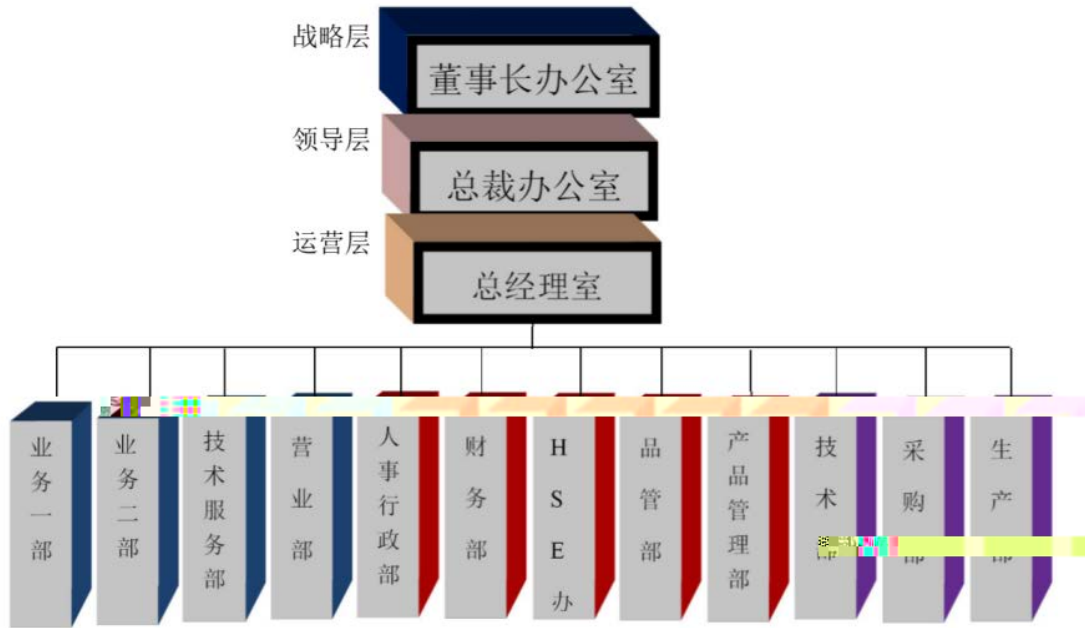


	<input checked="" type="checkbox"/>		

40

30

50

40

100

30

2.2.2

5.1

/

5%

\times \times GWP GWP
 tCO₂e

	CO ₂ = * *GWP		
	*GWP CO ₂ = *		
	*GWP CO ₂ = *	<input type="checkbox"/>	
	CO ₂ = * *GWP		
	CO ₂ = * *GWP		
	CO ₂ = * *GWP		
	CO ₂ = CO ₂ *GWP		
	*GWP CO ₂ = *		

	*GWP CO ₂ = *		