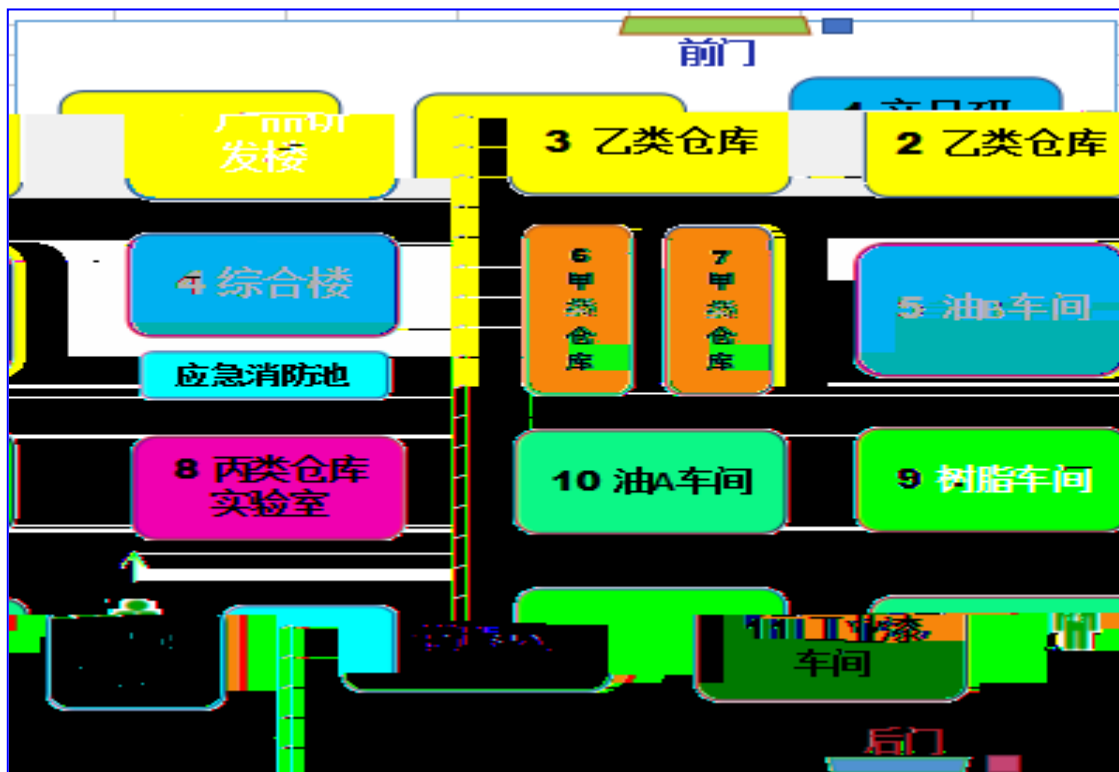


	<input checked="" type="checkbox"/>		

40

30

50

40

100

30

2.2.2

5.1

/

5%

\times \times GWP GWP
 tCO₂e

	CO ₂ = * *GWP		
	*GWP CO ₂ = *		
	*GWP CO ₂ = *	<input type="checkbox"/>	
	CO ₂ = * *GWP		
	CO ₂ = * *GWP		
	CO ₂ = * *GWP		
	CO ₂ = CO ₂ *GWP		
	*GWP CO ₂ = *		

	*GWP CO ₂ = *		